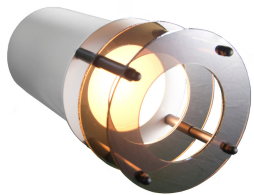

CUSTOM RFID LIGHTING AS EASY AS 1, 2, 3

PICK A BODY STYLE*

*ALL ARE ENERGY-EFFICIENT LED LIGHTS

Track Light

Recessed
Ceiling Light

Recessed Ceiling
With Pull Out
Spot

Edison Bulb

T8 LED
Replacement

BEAM SPREAD

15° Spot
25° Narrow Flood
40° Wide Flood
Up to 120° Very Wide Flood

COLOR

White

Black

Chrome

COLOR TEMPERATURE

ASK US! SITE SPECIFIC DESIGN CONSULTATION